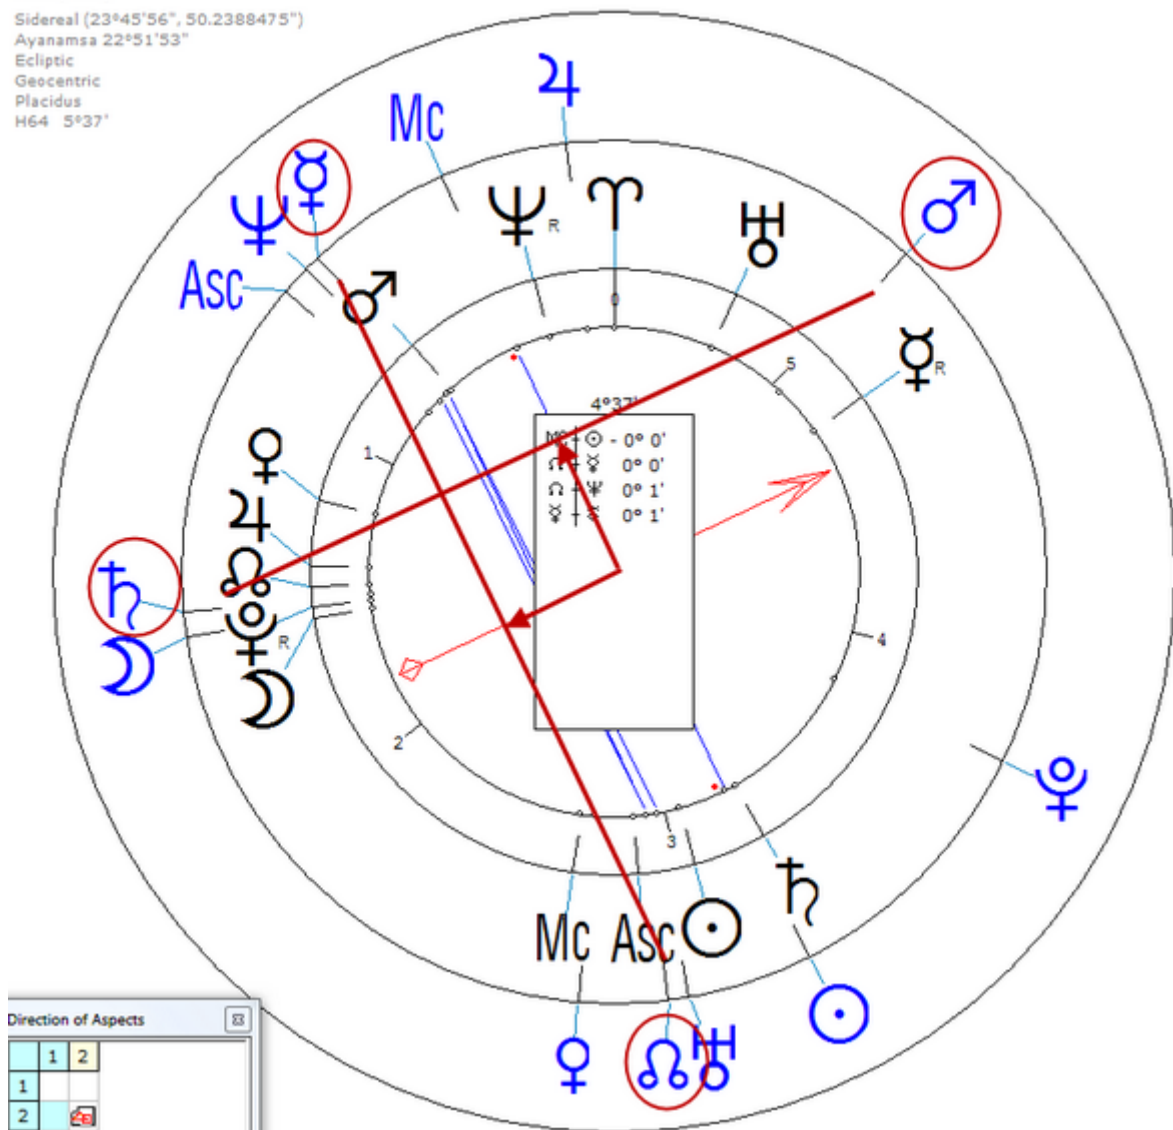

Poggi, Longostrevi

13 February 1935 at 17:10 (= 5:10 PM)Milan, Italy, 45n28, 9e12
Italian physician.

<https://www.astro.com/astro-databank/Poggi,_Longostrevi>

Death by Suicide 12 September 2000

Progressed Lunar Return (Harmonic 64)

Lunar ♂/♁ = Lunar ♀/♁

Poggi, Longostrevi
13 February 1935 Wed 17:10 (GMT+1) 45n28 9e12
Milan, Italy

Sidereal (23°45'56", 50.2388475")
Ayanamsa 22°51'53"
Ecliptic
Geocentric
Placidus
H64 5°37'